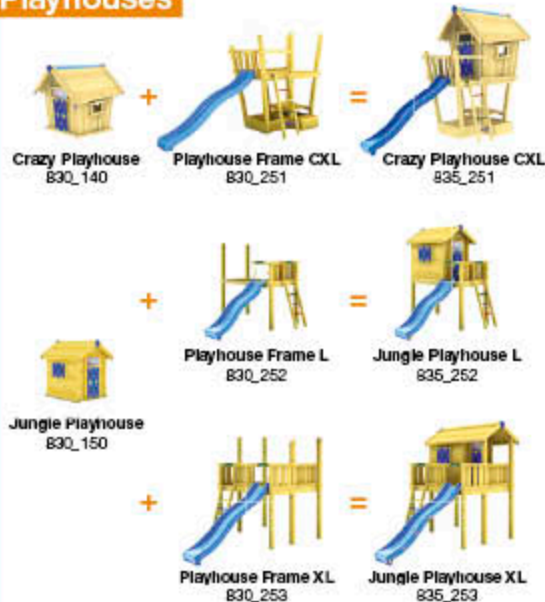

2x
001_100
004_010

26

Extra

27

1x
022_910

28

Safety Check

1x
021_107

min. 23 cm

29 Product Identification

30

Playtowers

Playhouses

Modules

Swings

Links