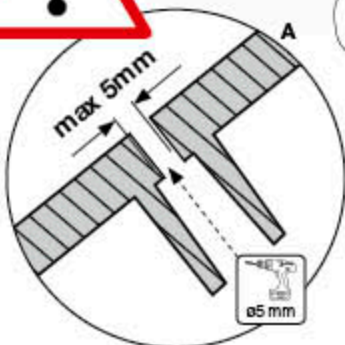

25

2x
005_050

2x
001_100
004_010

26

Extra