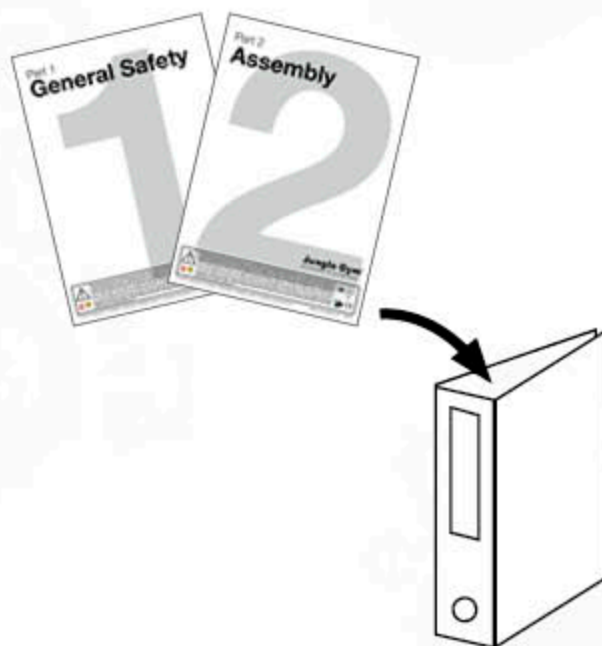

2x
001_100
004_010

26

Extra

27

1x
022_910

28

Safety Check

1x
021_107

min. 23 cm

29 Product Identification

30

Playtowers

Playhouses

Modules

Swings

Links